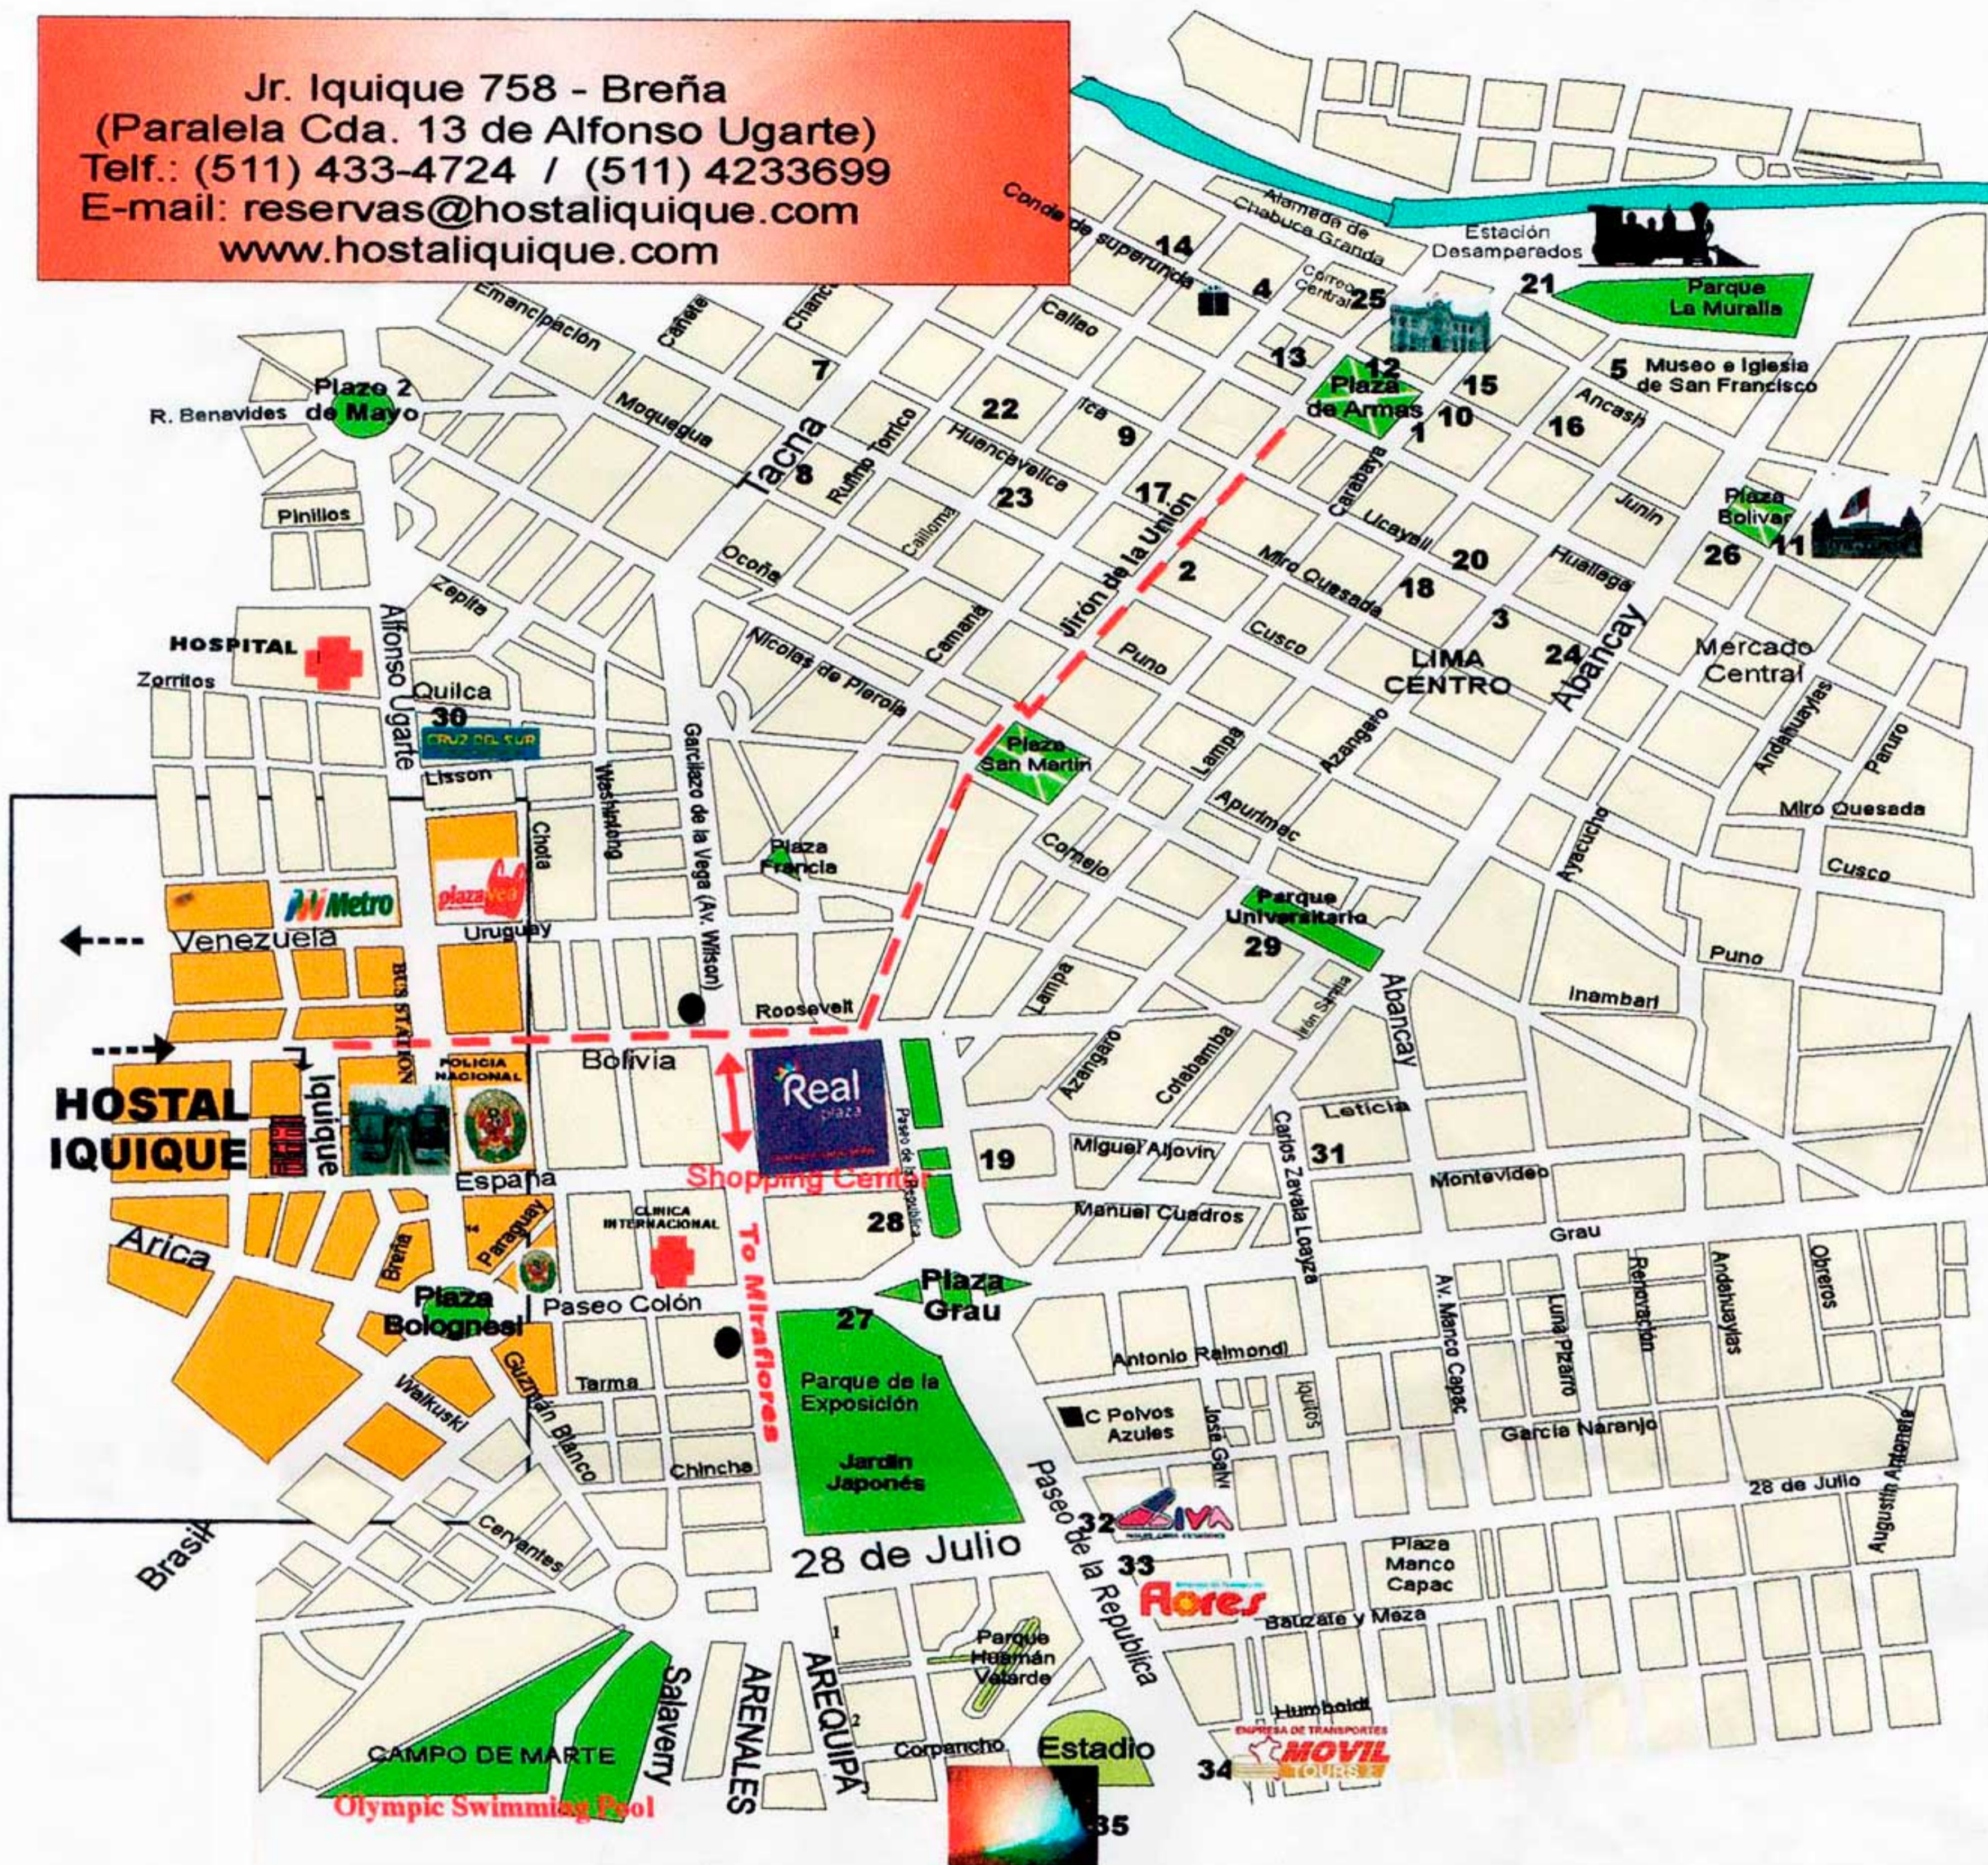

Jr. Iquique 758 - Breña
(Paralela Cda. 13 de Alfonso Ugarte)
Telf.: (511) 433-4724 / (511) 4233699
E-mail: reservas@hostaliquique.com
www.hostaliquique.com

CENTRO HISTORICO DE LIMA (DOWNTOWN LIMA)

HISTORIC BUILDINGS

- 10 Archbishopal Palace
- 11 Parliament
- 12 Government Palace
- 13 Town Hall
- 14 Casa Osambela
- 15 Casa Oidor
- 16 Casa Pilatos
- 17 Casa Riva Agüero
- 18 Casa Goyeneche
- 19 Justice Palace
- 20 Torre Tagle
- 21 Railway
- 22 Municipal Theater
- 23 Segura Theater
- 24 National Library
- 25 Central Post Office
- 35 Fuentes Mágicas de agua

CHURCHES

- 1 Cathedral
- 2 La Merced
- 3 San Pedro
- 4 Santo Domingo
- 5 San Francisco
- 6 Santa Rosa
- 7 Las Nazarenas
- 8 San Marcelo
- 9 San Agustín

STATION BUS

- 30 Cruz del sur
- 31 Ormeño
- 32 Civa
- 33 Flores
- 34 Movil Tours

MUSEUMS

- 26 Inquisition
- 27 Art
- 28 Italian Art
- 29 San Marcos